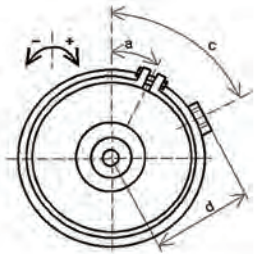

Auger Nr	Type	Stroke	Port	a	b	c	Oem No	Brand	Vehicle	Description	Type
21016	30	75	M16x1,5	45°	0°	180°	423 107 900 0	Wabco	G Series Steering axles series K..L	With Nut	Type-2
							BX3605	Knorr			
							5000 815 361	Renault Truck			
							05.444.16.01.0	BPW			
21029	36	76	M22x1,5	45°	0°	180°	423 008 919 0	Wabco	Axles Series H / Axles Series K	With Nut	Type-2
							295535	Knorr			
							05.444.17.01.0	BPW			

Service Brake Chamber

For Drum Brake

Auger Nr	Type	Stroke	Port	Teeth	a	b	Oem No	Brand	Vehicle
21167	9	44,5	M16x1,5	1 3/4	-135°	0°	423 142 001 0	Wabco	
							BZ3106	Knorr	
							81.51101.9270	Man	
							6873 710	Volvo	
							1517 953	Daf	
							4464477	Iveco	
21168	12	44,5/51	M16x1,5	M48x2	-135°	0°	423 143 200 0	Wabco	Stralis / EuroTech
							EF120FY	Knorr	
							4835038	Iveco