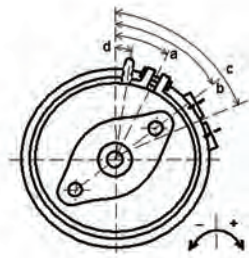

### Service Brake Chamber

For Disc Brake

Auger Nr	Type	Stroke	Port	Teeth	a	b	Oem No	Brand	Vehicle
21169	16/24	53/53	M48x2	180°	90°		BY9328	Knorr	
							41285153	Iveco	
21170	20/24	53/53	M48x2	135°	0°		BY9401	Knorr	Stralis / Trakker
							8169241	Iveco	

## Double Diaphragm Brake Chamber

For Disc Brake

Auger Nr	Type	Stroke	Port	a	b	c	Oem No	Brand	Vehicle	Description
21001	16/24	57/57	M16x1,5	135°	0°	-90°	925 384 001 0	Wabco	Steering axles series SH..LL Axles Series SKH	With Nut
							BS7304	Knorr		
							05.444.40.01.0	BPW		
21003	20/24	64/64	M16x1,5	135°	0°	-90°	925 380 101 0	Wabco	Steering axles series SH..LL Axles Series SKH	With Nut
							05.444.44.01.0	BPW		