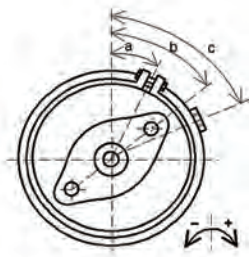

Service Brake Chamber

Type-1