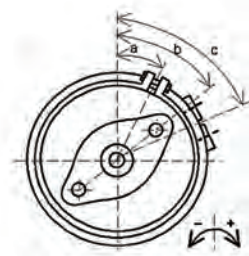

Double Diaphragm Brake Chamber

For Disc Brake

Auger Nr	Type	Stroke	Port	a	b	c	Oem No	Brand	Vehicle	Description
21081	24/30	64/64	M16x1,5	45°	90°	0°	925 361 100 0	Wabco		With Nut
							BX7514	Knorr		
							1506 381	Daf		
							5021 170 324	Renault Truck		
21082	24/30	75/75	M16x1,5	-45°	0°	-90°	925 376 106 0	Wabco		With Nut
							1935390	Scania		
							0883 545	Daf		
21018	24/30	75/75	M16x1,5	0°	0°	-90°	925 371 300 0	Wabco	Steering axles series K..L	With Nut
							BX7515	Knorr		
							5021 170 326	Renault Truck		
							1325 352	Daf		
							05.444.20.01.0	BPW		
							050408	Schmitz		
21020	30/30	75/75	M16x1,5	0°	0°	-90°	925 377 100 0	Wabco	Steering axles series K..L	With Nut
							5021 170 327	Renault Truck		
							1325 351	Daf		
							05.444.21.04.0	BPW		
							343320	Kögel